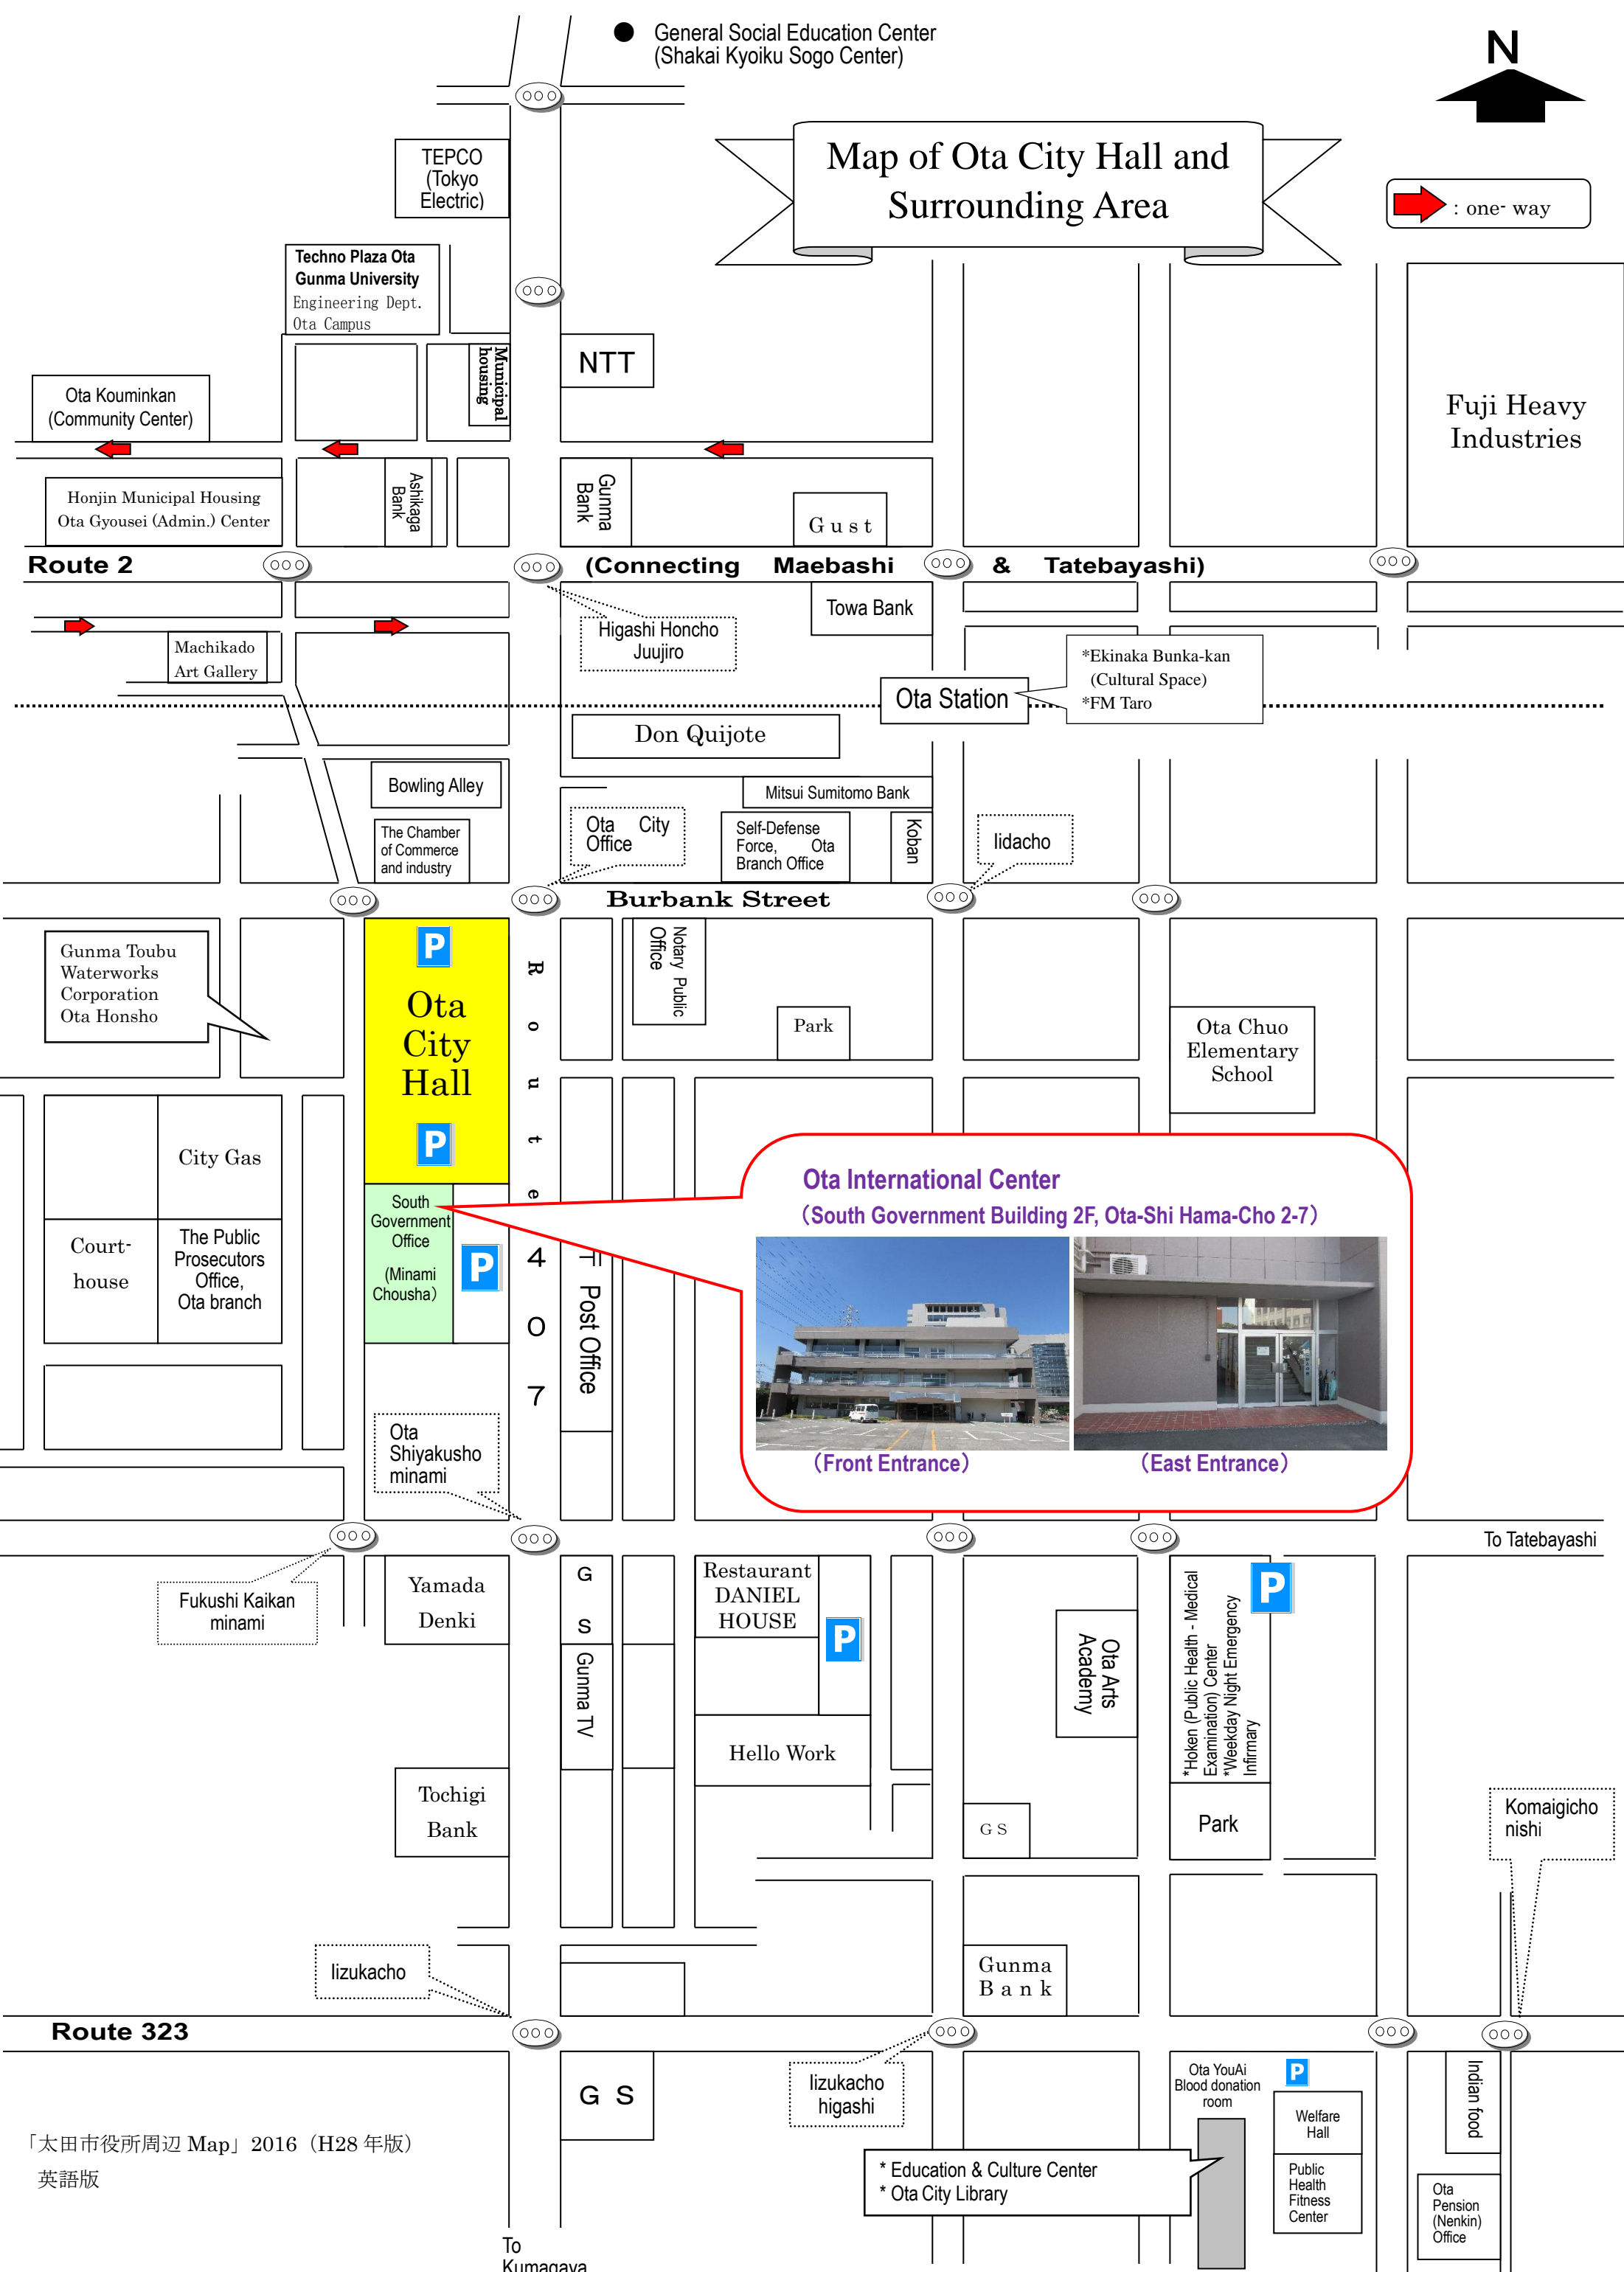

● General Social Education Center  
(Shakai Kyoiku Sogo Center)

# Map of Ota City Hall and Surrounding Area

: one-way

**Ota International Center**  
(South Government Building 2F, Ota-Shi Hama-Cho 2-7)

(Front Entrance) (East Entrance)

To Kumagaya

To Tatebayashi

\* Education & Culture Center  
\* Ota City Library