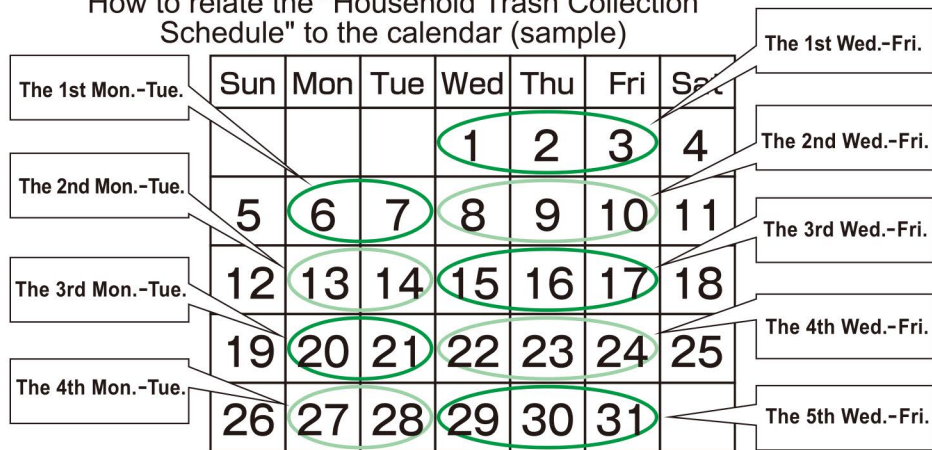

FY2024 Household Trash Collection

Ota Region

- Garbage trucks may not always come at the same time due to weather/road conditions and the amount of trash. Please put out your garbage on the designated date and location by 8:30 a.m. ***Do not put out trash the day prior to collection days.**
- Trash will be collected on holidays, with the exception of Sundays and from January 1-3.
- For inquiries regarding trash disposal collection locations, please ask the environmental health committee ("kankyo hoken iin") within your district.
- Recyclable used paper products (newspaper, cardboard, magazines, books, miscellaneous paper) are not collected at trash stations. Dispose of garbage during group collections ("shudan kaishu") or at a resource warehouse at your nearest Community ("Gyosei") Center or Lifelong Learning Center for collection (excluding Ojima Community Center).
- Trash may not be collected in the event of typhoons or heavy snows.

How to relate the "Household Trash Collection Schedule" to the calendar (sample)

If the collection days are on the "1st, 3rd, and 5th Fridays" of the month the corresponding days would be the 3rd, 17th, and 31st of the sample month above.